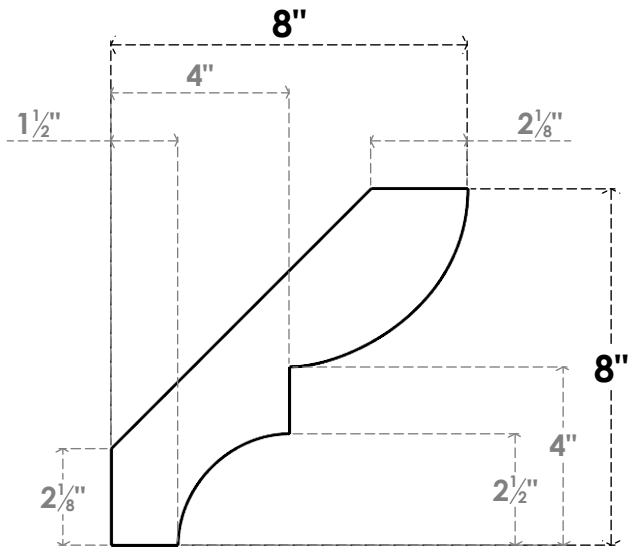

ITEM NUMBER: BRCPO050X08000X08000RID

5"W X 8"D X 8"H RIDGEWOOD ARCHITECTURAL GRADE PVC OPEN BRACE

SIDE PROFILE

FRONT PROFILE

ISOMETRIC

EKENA MILLWORK
2300 WEST MAIN ST.
CLARKSVILLE, TX 75426
TOLL FREE: 866-607-0453
WWW.EKENAMILLWORK.COM