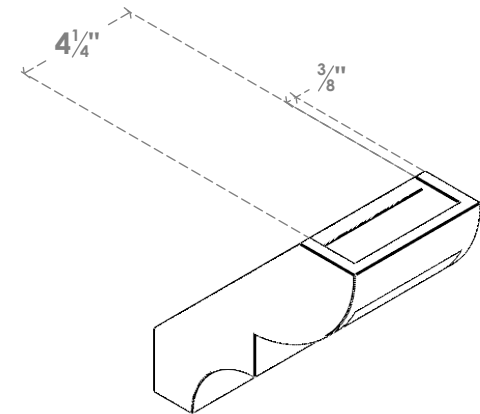

ITEM NUMBER: BRCPO050X08000X08000RID

5"W X 8"D X 8"H RIDGEWOOD ARCHITECTURAL GRADE PVC OPEN BRACE

SIDE PROFILE

FRONT PROFILE

ISOMETRIC

EKENA MILLWORK
2300 WEST MAIN ST.
CLARKSVILLE, TX 75426
TOLL FREE: 866-607-0453
WWW.EKENAMILLWORK.COM