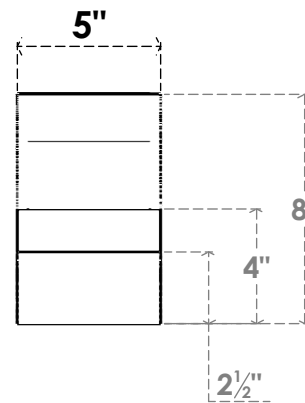

ITEM NUMBER: BRCPO050X08000X08000RID

5"W X 8"D X 8"H RIDGEWOOD ARCHITECTURAL GRADE PVC OPEN BRACE

SIDE PROFILE

FRONT PROFILE

ISOMETRIC

EKENA MILLWORK
2300 WEST MAIN ST.
CLARKSVILLE, TX 75426
TOLL FREE: 866-607-0453
WWW.EKENAMILLWORK.COM